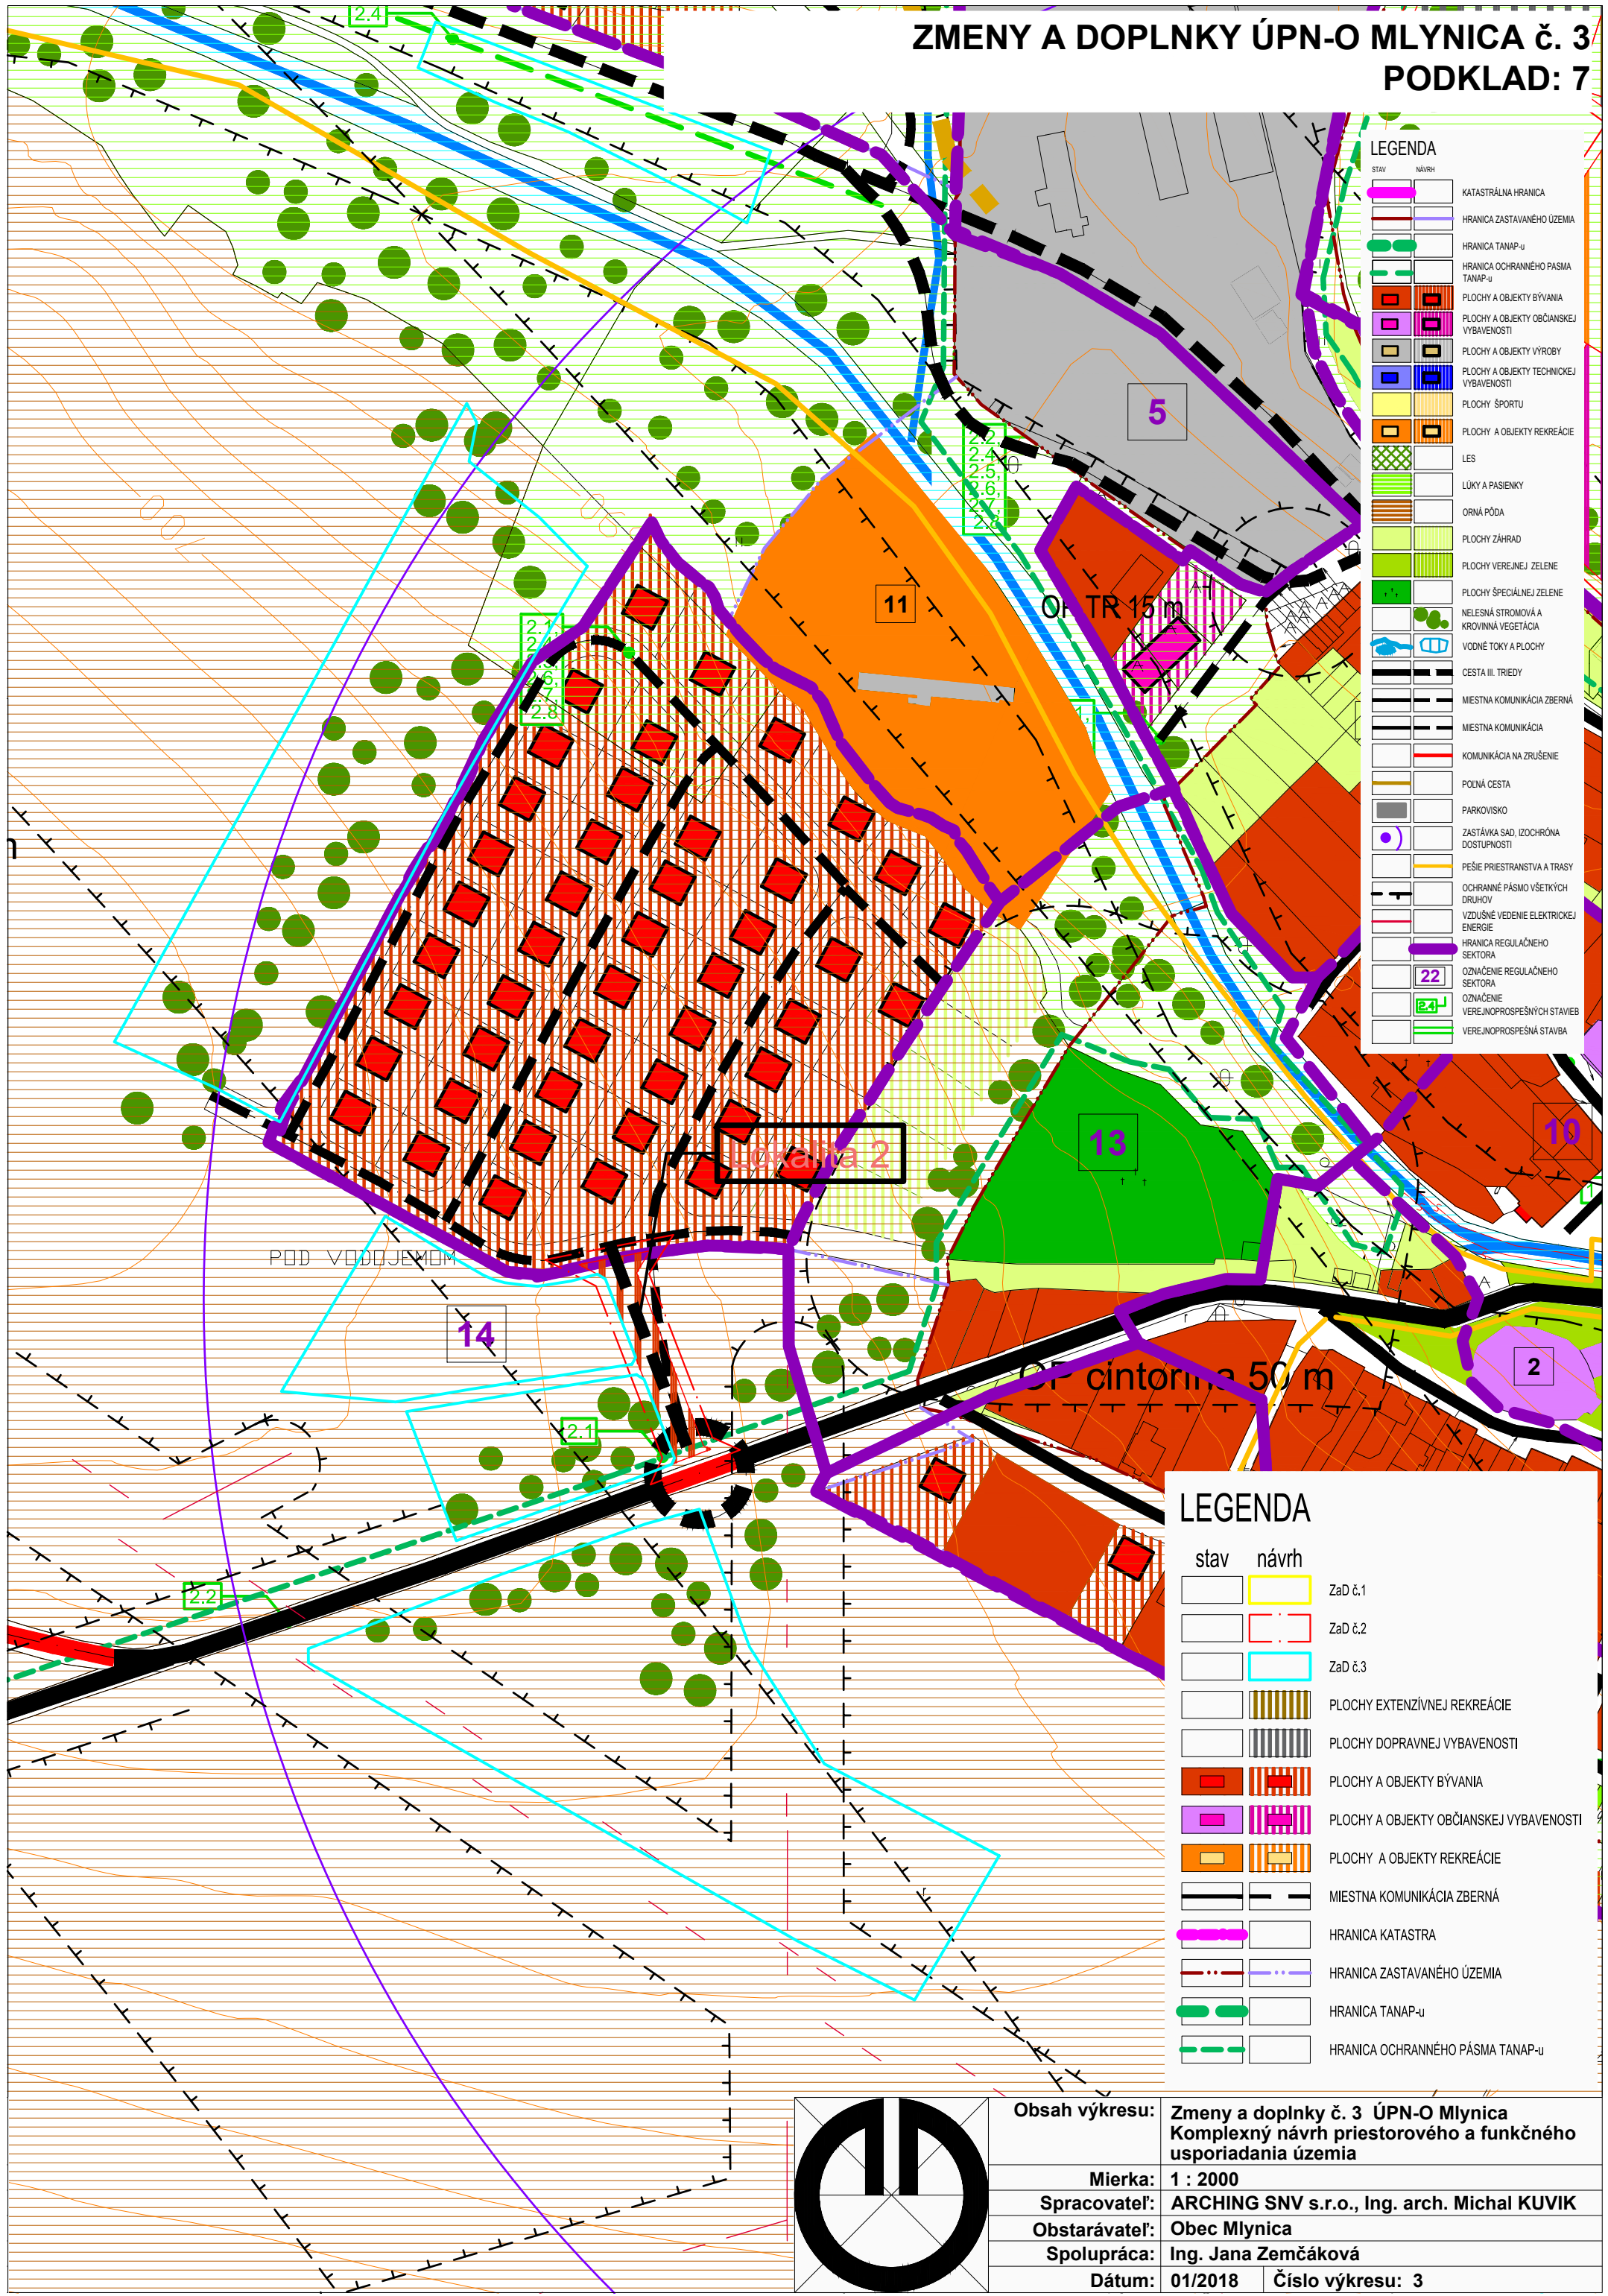

ZMENY A DOPLNKY ÚPN-O MLYNICA Č. 3 PODKLAD: 7

LEGENDA

STAV	NÁVRH	LEGENDA
[Black dashed line]	[Black dashed line]	KATASTRÁLNA HRANICA
[Red dashed line]	[Red dashed line]	HRANICA ZASTAVANÉHO ÚZEMIA
[Green dashed line]	[Green dashed line]	HRANICA TANAP-u
[Green dashed line]	[Green dashed line]	HRANICA OCHRANNÉHO PÁSMA TANAP-u
[Red hatched box]	[Red hatched box]	PLOCHY A OBJEKTY BÝVANIA
[Pink hatched box]	[Pink hatched box]	PLOCHY A OBJEKTY OBČIANSKEJ VYBAVENOSTI
[Blue hatched box]	[Blue hatched box]	PLOCHY A OBJEKTY VÝROBY
[Blue hatched box]	[Blue hatched box]	PLOCHY A OBJEKTY TECHNICKEJ VYBAVENOSTI
[Yellow hatched box]	[Yellow hatched box]	PLOCHY ŠPORTU
[Orange hatched box]	[Orange hatched box]	PLOCHY A OBJEKTY REKREÁCIE
[Green hatched box]	[Green hatched box]	LES
[Light green hatched box]	[Light green hatched box]	LŮKY A PASIENKY
[Brown hatched box]	[Brown hatched box]	ORNÁ PÓDA
[Light green hatched box]	[Light green hatched box]	PLOCHY ZÁHRAD
[Green hatched box]	[Green hatched box]	PLOCHY VEREJNEJ ZELENE
[Green hatched box]	[Green hatched box]	PLOCHY ŠPECIÁLNEJ ZELENE
[Green hatched box]	[Green hatched box]	NELESNÁ STROMOVÁ A KROVINNÁ VEGETÁCIA
[Blue hatched box]	[Blue hatched box]	VODNÉ TOKY A PLOCHY
[Black dashed line]	[Black dashed line]	CESTA III. TRIEDY
[Black dashed line]	[Black dashed line]	MIESTNA KOMUNIKÁCIA ZBERNÁ
[Black dashed line]	[Black dashed line]	MIESTNA KOMUNIKÁCIA
[Black dashed line]	[Black dashed line]	KOMUNIKÁCIA NA ZRUŠENIE
[Black dashed line]	[Black dashed line]	PODŇA CESTA
[Black dashed line]	[Black dashed line]	PARKOVISKO
[Black dashed line]	[Black dashed line]	ZASTÁVKA SAD, IZOCHRŇNA DOSTUPNOSTI
[Black dashed line]	[Black dashed line]	PEŠIE PRIESTRANSTVA A TRASY
[Black dashed line]	[Black dashed line]	OCHRANNÉ PÁSMO VŠETKÝCH DRUHŮV
[Black dashed line]	[Black dashed line]	VZDUŠNÉ VEDENIE ELEKTRICKEJ ENERGIE
[Purple dashed line]	[Purple dashed line]	HRANICA REGULÁČNEHO SEKTORA
[Purple dashed line]	[Purple dashed line]	OZNAČENIE REGULÁČNEHO SEKTORA
[Green dashed line]	[Green dashed line]	OZNAČENIE VEREJNOPROSPEŠNÝCH STAVIEB
[Green dashed line]	[Green dashed line]	VEREJNOPROSPEŠNÁ STAVBA